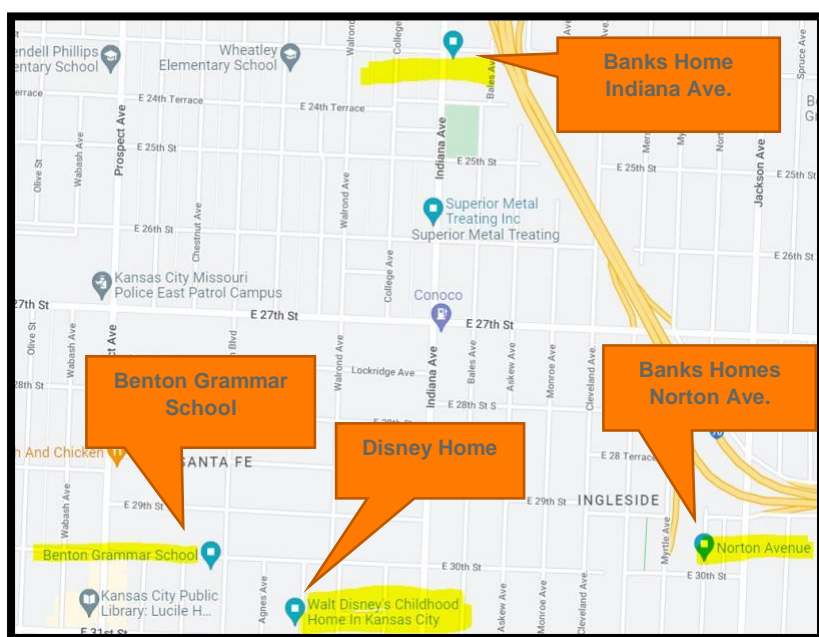

# Imagination

May 11, 2022

Kansas City, Missouri

*“I’m just a farm boy from Missouri who hides behind a mouse and a duck”.* – Walt Disney

Grandma Helen told Bear that she went to school with a young fellow in Kansas City named Walter, who was constantly distracted and doodling in his notebooks. Helen later learned that her classmate was probably Walt Disney.

Today, we set out to see what evidence we could find to corroborate Grandma’s story.

Helen Banks and Walt Disney were close to the same age – born December 1899 and December 1901, respectively. They both lived in Kansas City in their teens.

Walt Disney attended Benton Grammar School from 1911 to 1917. Helen attended school from 1906 to 1915. Helen and Disney’s school years overlapped in about grades 7 - 10.

The Disney family lived at 3028 Bellefontaine Ave, just east of Benton School.

The Banks family lived at 2403 Indiana Avenue, and at two locations on Norton Avenue, straight east of Benton Grammar School.

We don’t have any tangible evidence, like a class roster, but there is a high degree of possibility that the shy Missouri farm boy and Grandma Helen shared some classes.